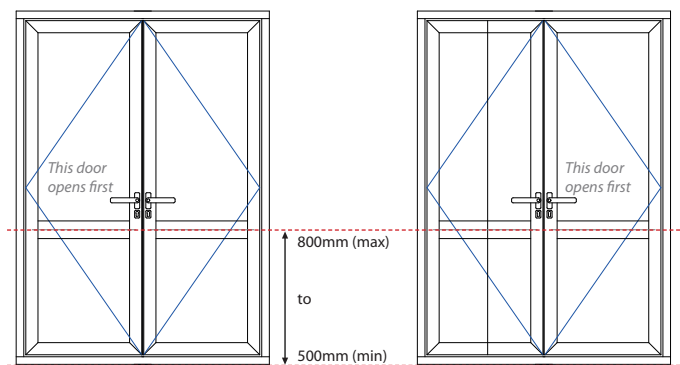

FRENCH DOOR with MIDRAIL *(Viewed from outside)*

☐ Left hand master

☐ Right hand master

DOOR DIMENSIONS

Width: ..... mm

Height inc. Sill: ..... mm

Midrail Height: ..... mm
(from underside of frame ignoring Sill option)

MIN/MAX FRAME SIZES

Single		French	
min width	700mm	min width	1200mm
max width	1100mm	max width	2200mm
min height	2020mm*	min height	2020mm*
max height	2400mm	max height	2400mm

*2000mm with a low threshold