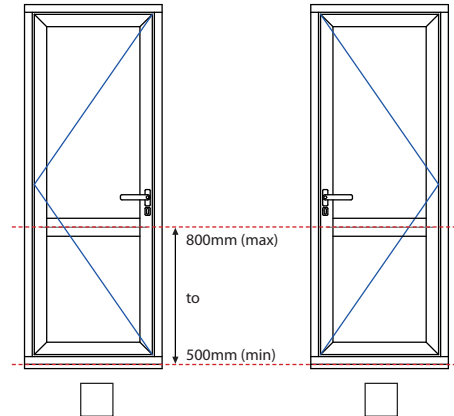

RESIDENTIAL DOOR with MIDRAIL *(Viewed from outside)*

Please note:
Triple glazing is not available with midrail options on either residential or French doors