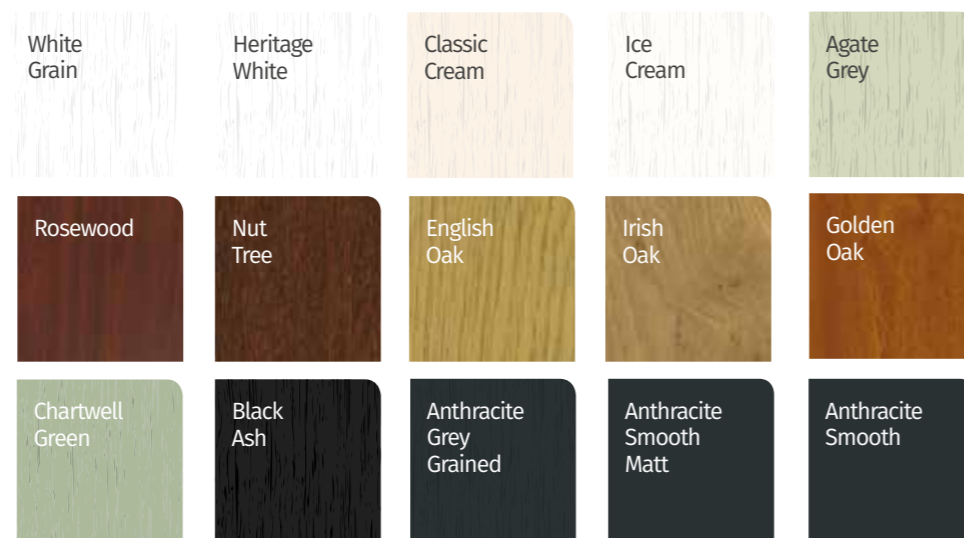

This range of windows and doors is available in White and 26 colourways, including Agate Grey on White Woodgrain, Nut Tree on White PVC and Golden Oak on Golden Oak.

Our windows and doors come with a choice of complementary stunning hardware to complete the look.

Heritage 2800 combines elegance and style

Heritage Colour Collection

Our Heritage colour collection has been specially designed to help you put together the perfect colour palette for your home.

Every home is different, and our beautiful range of colours takes its inspiration direct from nature to harmonise perfectly with your home and its surroundings, ensuring it stays looking good for years to come.

Our unique range of woodgrain foil colours are available in a number of colourways.

Ask your supplier for details.

Premium Coloured Foils in 26 Colourways

* Heritage colour combinations shown below are available from stock in the Flush & Sculptured Sash only. Chamfered Sash is available on a short lead time.

*on grey base

Colour Palette

- ◆ Beautiful authentic 'wood like' finishes
- ◆ Extremely durable
- ◆ 10 year manufacturer's guarantee
- ◆ Each colour has its own matching ancillaries, trims and accessories
- ◆ True aluminium alternatives
- ◆ Available from stock*