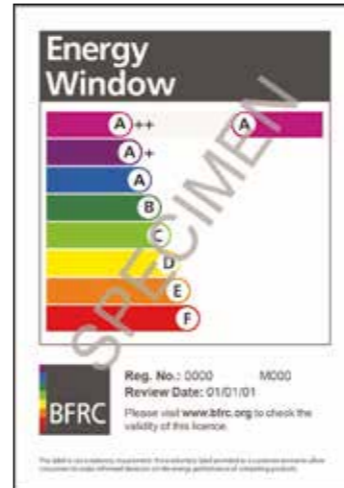

Most people are familiar with the rainbow 'energy label' on white goods such as fridges and washing machines. These also apply to windows and doors.

A window energy rating of A+ or above is considered to be the best in class for energy efficiency. This equates to A* with the Thermal Rating Register or A+ with BFRC. So when choosing your windows, look for the energy rating label with A*, A+ or A++.