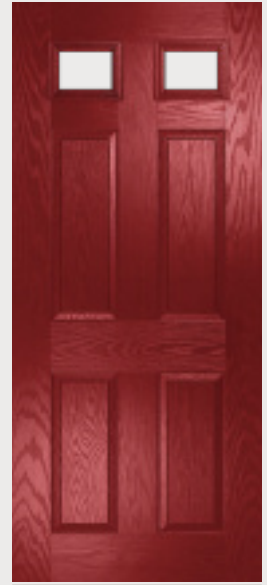

Edwardian Two