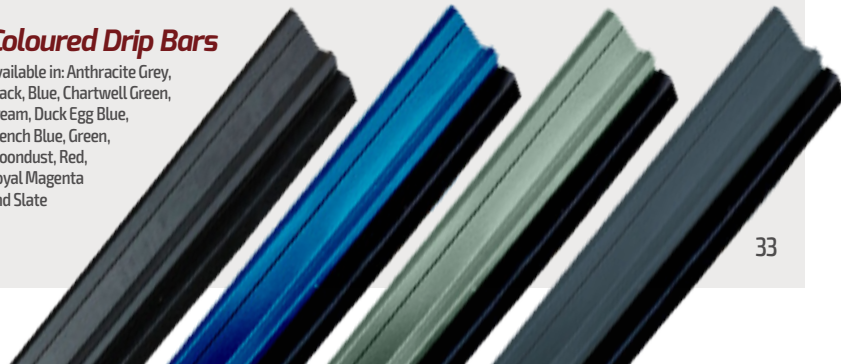

Escutcheon

Satin Silver

Cylinder Pulls

Available in: Chrome,
Gold, Satin Silver

Premium Letterplates

White Black Chrome Gold Satin Silver

Hinges

White Black Chrome Gold

Traditional Range

Antique Black

Standard Letterplates

Available in: White, Black,
Chrome, Gold

Coloured Drip Bars

Available in: Anthracite Grey,
Black, Blue, Chartwell Green,
Cream, Duck Egg Blue,
French Blue, Green,
Moondust, Red,
Royal Magenta
and Slate

Door Colour Options

Doors are supplied with white internal colour as standard, however coloured both sides is available on request. RAL numbers are for reference only. Different materials will give different shade variations when painted with the same RAL. Foiled frames and door slabs may appear slightly different due to the nature of the materials and light reflecting from them.

Standard Colours

We offer a range of 7 external colours with a white interior as standard.

Premium Colours

Can't see the colour you really want?

No problem! All of our doors and frames can be sprayed in any RAL colour* of your choice.