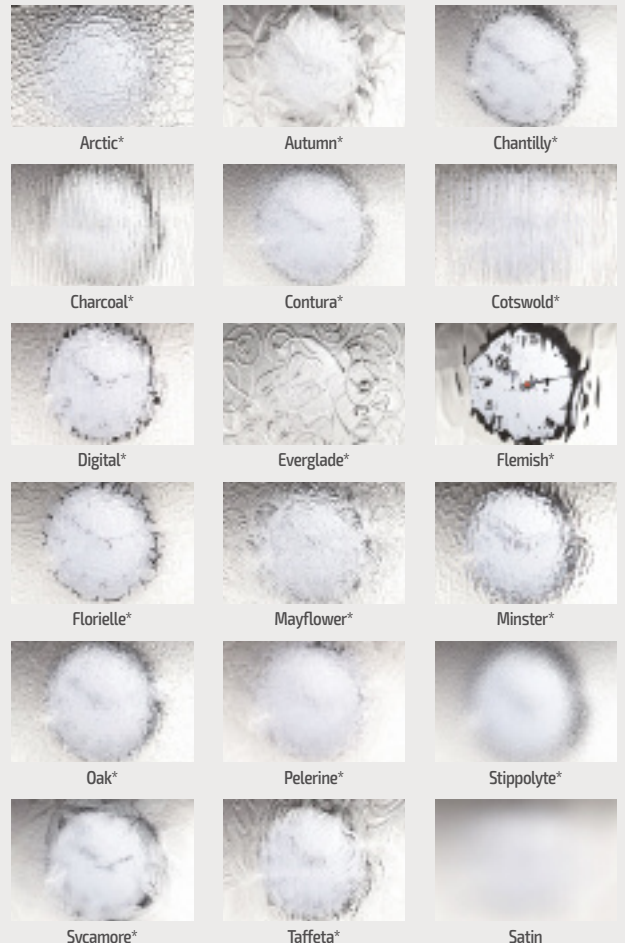

Traditional Range

Antique Black

Standard Letterplates

Available in: White, Black,
Chrome, Gold

Coloured Drip Bars

Available in: Anthracite Grey,
Black, Blue, Chartwell Green,
Cream, Duck Egg Blue,
French Blue, Green,
Moondust, Red,
Royal Magenta
and Slate

Edwardian Four

Edwardian Two

Solid

Colour Foiled Frames

Frames can be supplied coloured both sides on request. Frames can also be sprayed to any RAL number on request.

Light Oak
with White Interior

Light Oak
with Matching Interior

Rosewood
with White Interior

Rosewood
with Matching Interior

Anthracite Grey
with White Interior

Slate
with White Interior

Black Brown*
with White Interior

Cream (Smooth) RAL 1015
with Cream Interior

Cream (Smooth) RAL 1015
with White Ash Interior (Foiled)

* The foiled Black/Brown frame may appear lighter than the black door in direct sunlight

Textured Glass Options

There are lots of textured glass options to choose from, helping you maintain privacy in your home.