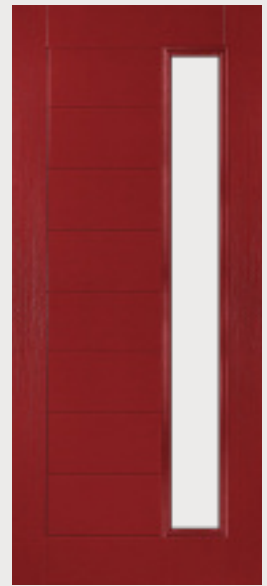

Glazed Lock Side as Standard