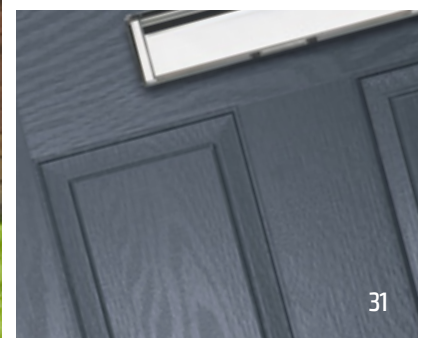

Door Colour: Anthracite Grey | Decorative Glass: Rhea

Regal

U-Value from 1.8W/m²K

With its American style, large glazed feature panel, the Regal door is proving to be just as popular here in the UK as it is 'over the pond'.