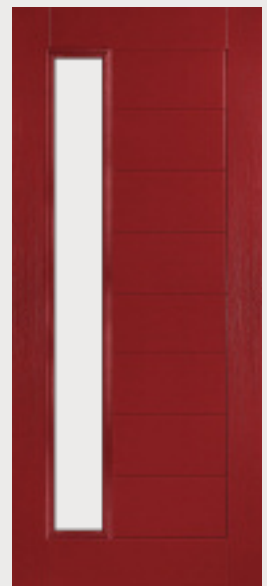

Glazed Hinge Side by Request