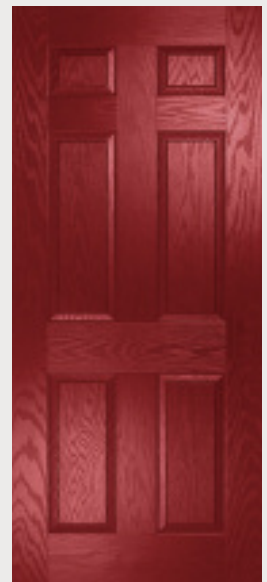

Door Colour: Red
Decorative Glass: Crystal Red

Solid Option