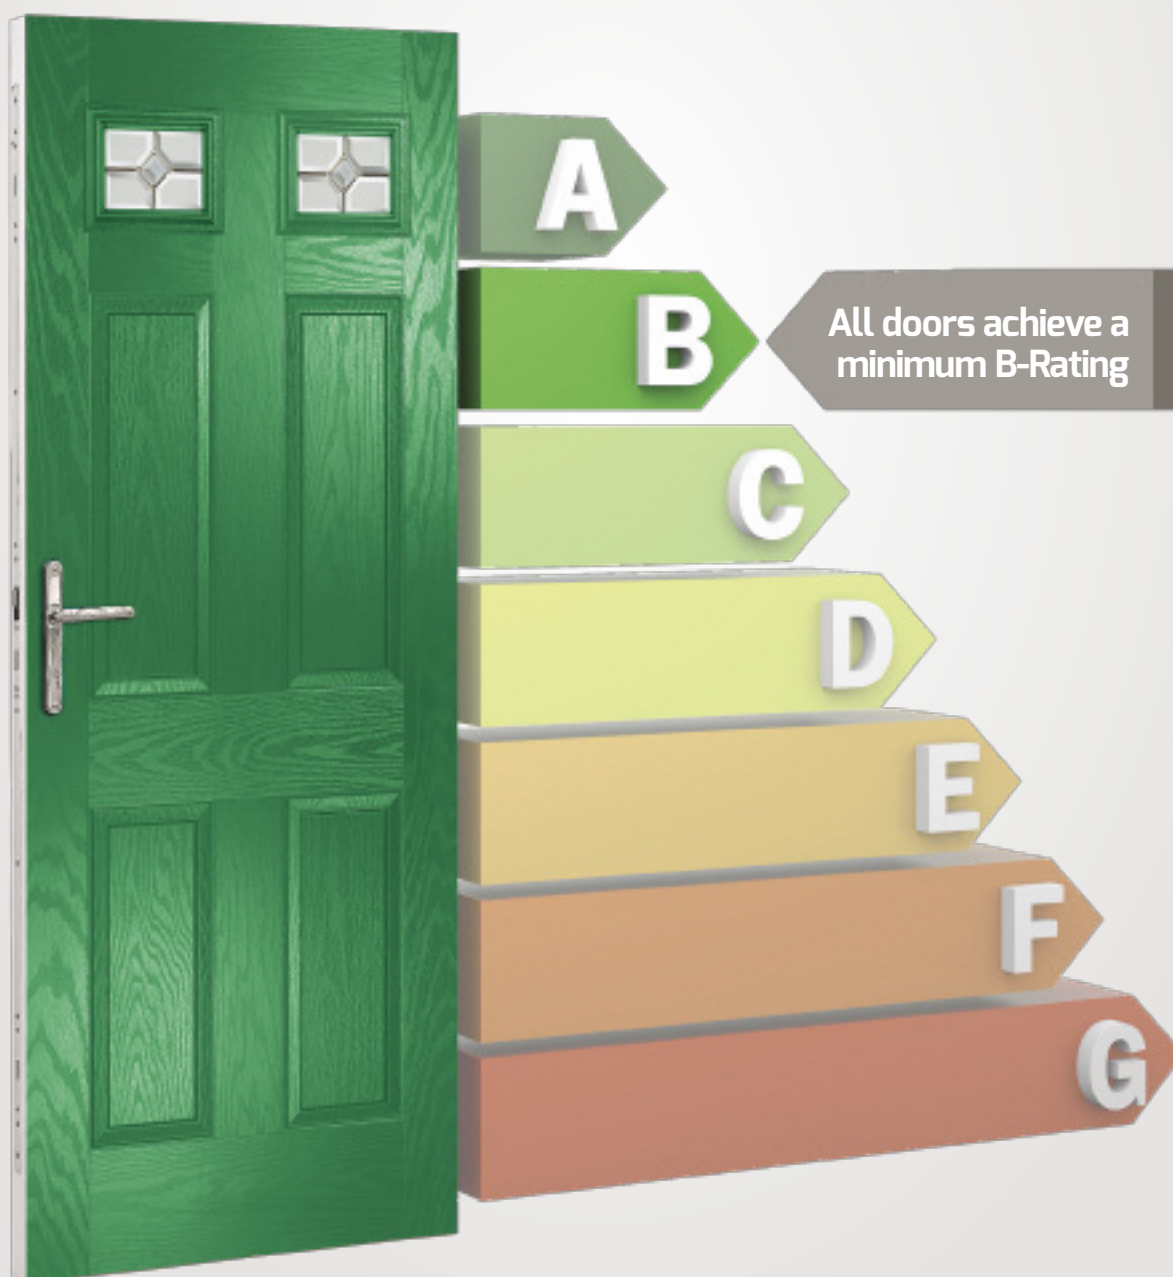

Thermal Performance

Composite doors are much more thermally efficient than either timber or PVC, and our doors are manufactured to the highest quality standards, making them more thermally efficient by design.

The warm foam core allows the door to have a significantly better 'U' value than traditional timber doors, PVC skinned timber doors and steel doors, and our entire range meets with the requirements of the current Building Regulations.

There are various upgrades to glass options which increase the thermal performance of the door. The combination should keep your home warmer and could help reduce your energy bills.