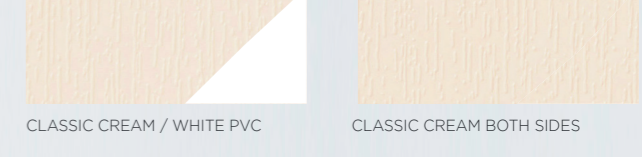

Chamfered 2500

Windows and Doors

20

COLOURWAYS IN STOCK

AVAILABLE ON YOUR NEXT DELIVERY

Heritage Colour Range - Surcharge applies.

ANTHRACITE SMOOTH / HERITAGE WHITE | BLACK ASH GRAINED / HERITAGE WHITE | AGATE GREY / HERITAGE WHITE

ANTHRACITE SMOOTH MATT / WHITE PVC | ANTHRACITE SMOOTH MATT BOTH SIDES

ANTHRACITE GRAINED / WHITE PVC | ANTHRACITE GRAINED BOTH SIDES

BLACK ASH GRAINED / WHITE PVC | BLACK ASH GRAINED BOTH SIDES

ROSEWOOD / WHITE PVC | ROSEWOOD BOTH SIDES

NUT TREE / WHITE PVC | NUT TREE BOTH SIDES

GOLDEN OAK / WHITE PVC | GOLDEN OAK BOTH SIDES

IRISH OAK / WHITE PVC | IRISH OAK BOTH SIDES

CHARTWELL GREEN / WHITE PVC | CHARTWELL GREEN BOTH SIDES

CLASSIC CREAM / WHITE PVC | CLASSIC CREAM BOTH SIDES